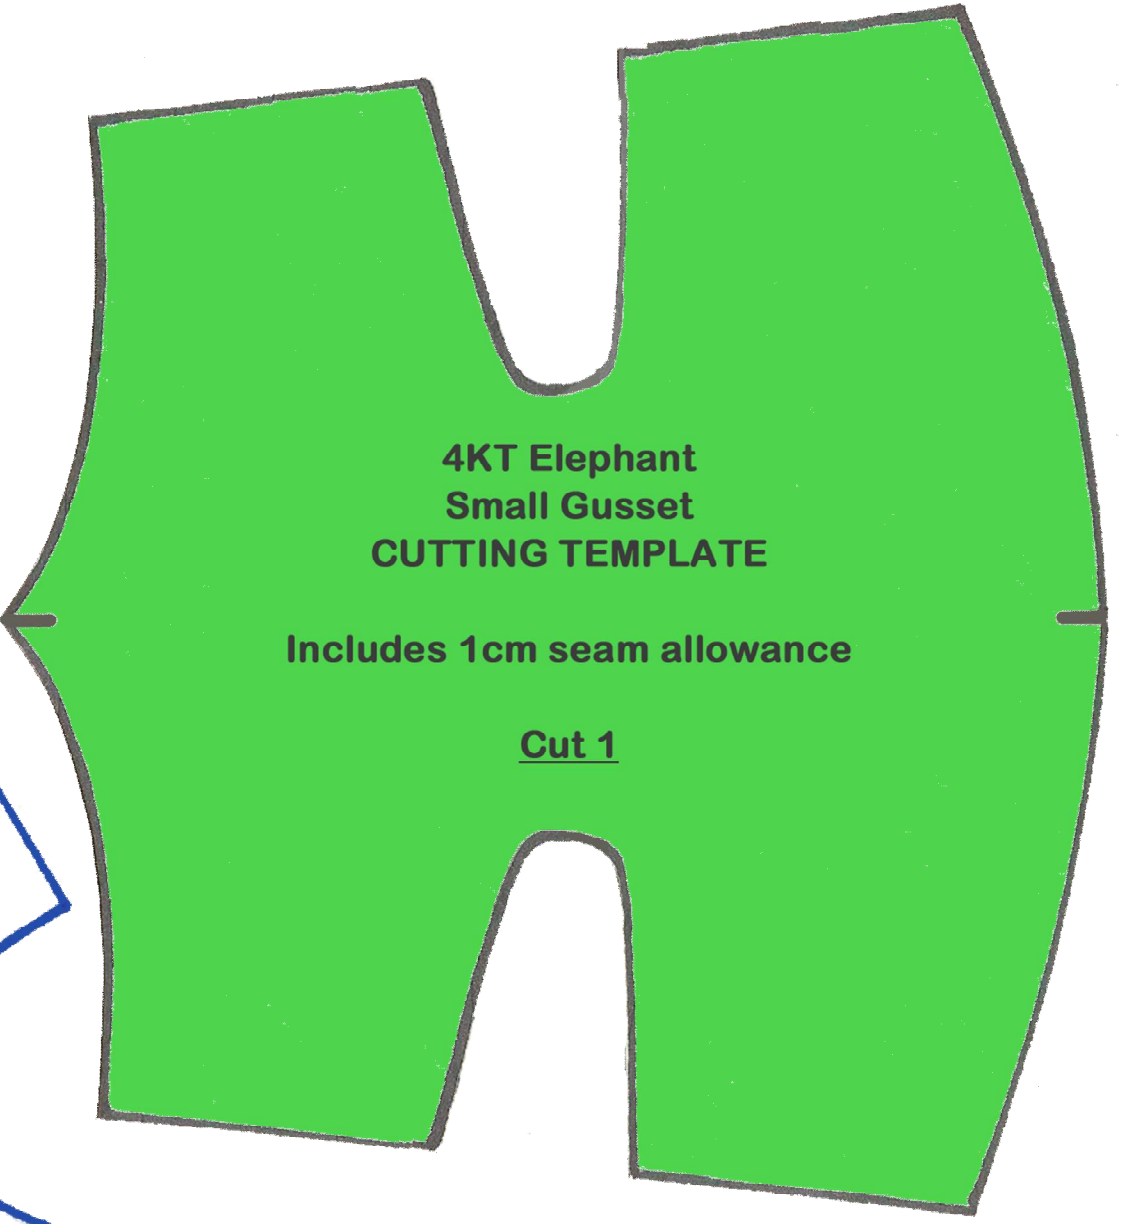

**4KT Elephants
Small Ear
CUTTING TEMPLATE**

**Includes 1cm
seam allowance**

Cut 2 pair

**4KT Elephant
Large Body
CUTTING TEMPLATE**

Includes 1cm seam allowance

Cut 2

4KT Elephant
Medium Ear
SEWING TEMPLATE

4KT Elephant
Medium Ear
CUTTING TEMPLATE

Includes 1cm
seam allowance

Cut 2 PAIR

4KT Elephant
Medium Body
CUTTING TEMPLATE

Includes 1cm seam allowance

Cut 2

**4KT Elephant
Small Gusset
CUTTING TEMPLATE**

Includes 1cm seam allowance

Cut 1

Eye Position

Ear Position

**4KT Elephant
Medium Body
SEWING TEMPLATE**

Tail Position
(1 side only) X

Gusset stop point

Gusset stop point

Label Position
(1 side only) X

Stay-Stitch between dots

4KT Elephant
Large Gusset
SEWING TEMPLATE

4KT Elephants
Small Body
CUTTING TEMPLATE

Includes 1cm seam allowance

Cut 2

4KT Elephants
Small Ear
SEWING TEMPLATE