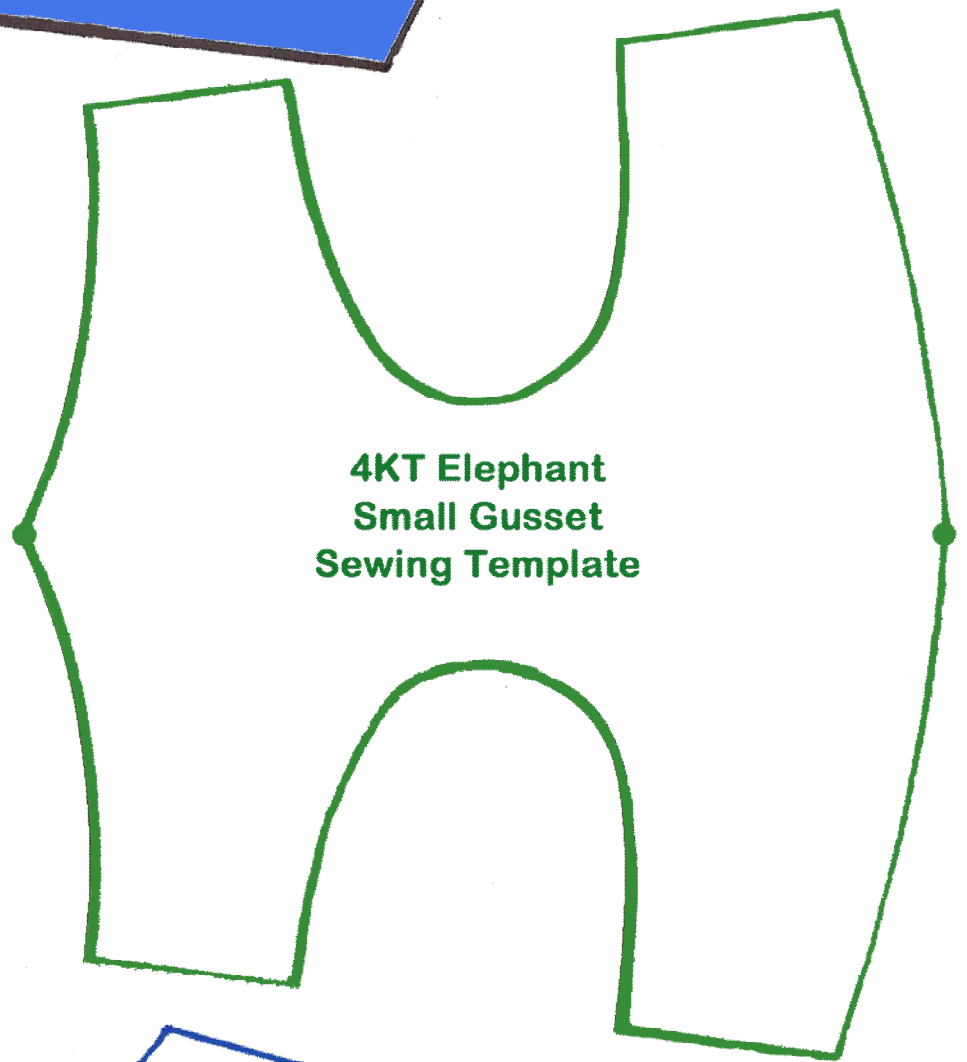

**4KT Elephants
Small Ear
CUTTING TEMPLATE**

**Includes 1cm
seam allowance**

Cut 2 pair

**4KT Elephant
Large Body
CUTTING TEMPLATE**

Includes 1cm seam allowance

Cut 2

4KT Elephant
Medium Ear
SEWING TEMPLATE

4KT Elephant
Medium Ear
CUTTING TEMPLATE

Includes 1cm
seam allowance

Cut 2 PAIR

4KT Elephant
Medium Body
CUTTING TEMPLATE

Includes 1cm seam allowance

Cut 2

**4KT Elephant
Small Gusset
CUTTING TEMPLATE**

Includes 1cm seam allowance

Cut 1

Eye Position

Ear Position

**4KT Elephant
Medium Body
SEWING TEMPLATE**

Tail Position
(1 side only) X

Gusset stop point

Gusset stop point

Label Position
(1 side only) X

Stay-Stitch between dots

4KT Elephant
Large Gusset
SEWING TEMPLATE

4KT Elephants
Small Body
CUTTING TEMPLATE

Includes 1cm seam allowance

Cut 2

4KT Elephants
Small Ear
SEWING TEMPLATE