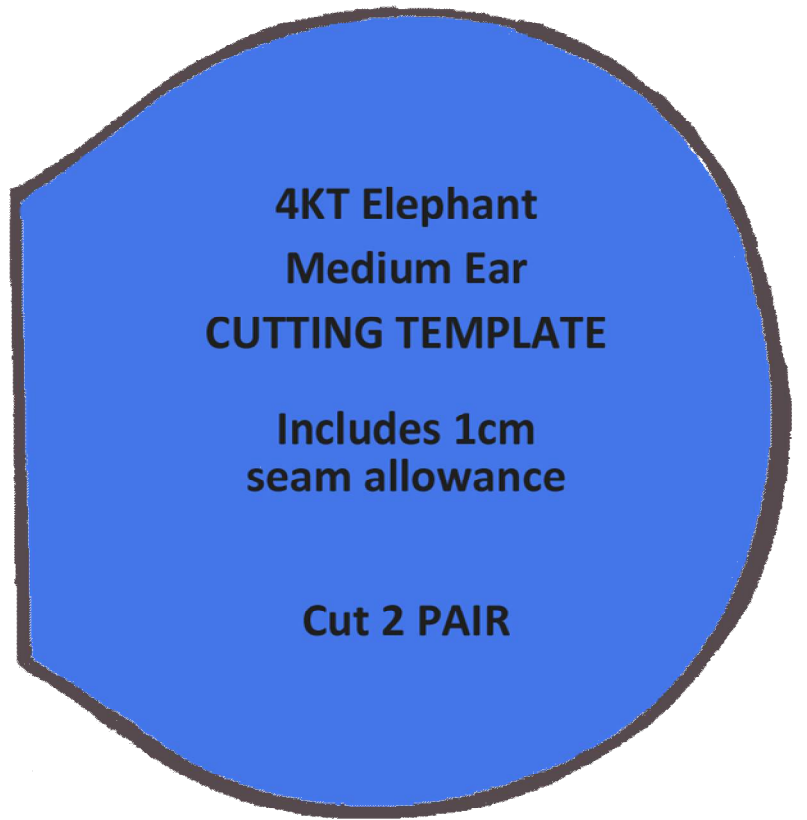

**4KT Elephants
Small Ear
CUTTING TEMPLATE**

**Includes 1cm
seam allowance**

Cut 2 pair

**4KT Elephant
Large Body
CUTTING TEMPLATE**

Includes 1cm seam allowance

Cut 2

4KT Elephant
Medium Ear
SEWING TEMPLATE

4KT Elephant
Medium Ear
CUTTING TEMPLATE

Includes 1cm
seam allowance

Cut 2 PAIR

4KT Elephant
Medium Body
CUTTING TEMPLATE

Includes 1cm seam allowance

Cut 2

**4KT Elephant
Small Gusset
CUTTING TEMPLATE**

Includes 1cm seam allowance

Cut 1

Eye Position

Ear Position

**4KT Elephant
Medium Body
SEWING TEMPLATE**

Tail Position
(1 side only) X

Gusset stop point

Gusset stop point

Label Position
(1 side only) X

Stay-Stitch between dots

4KT Elephant
Large Gusset
SEWING TEMPLATE

4KT Elephants
Small Body
CUTTING TEMPLATE

Includes 1cm seam allowance

Cut 2

4KT Elephants
Small Ear
SEWING TEMPLATE