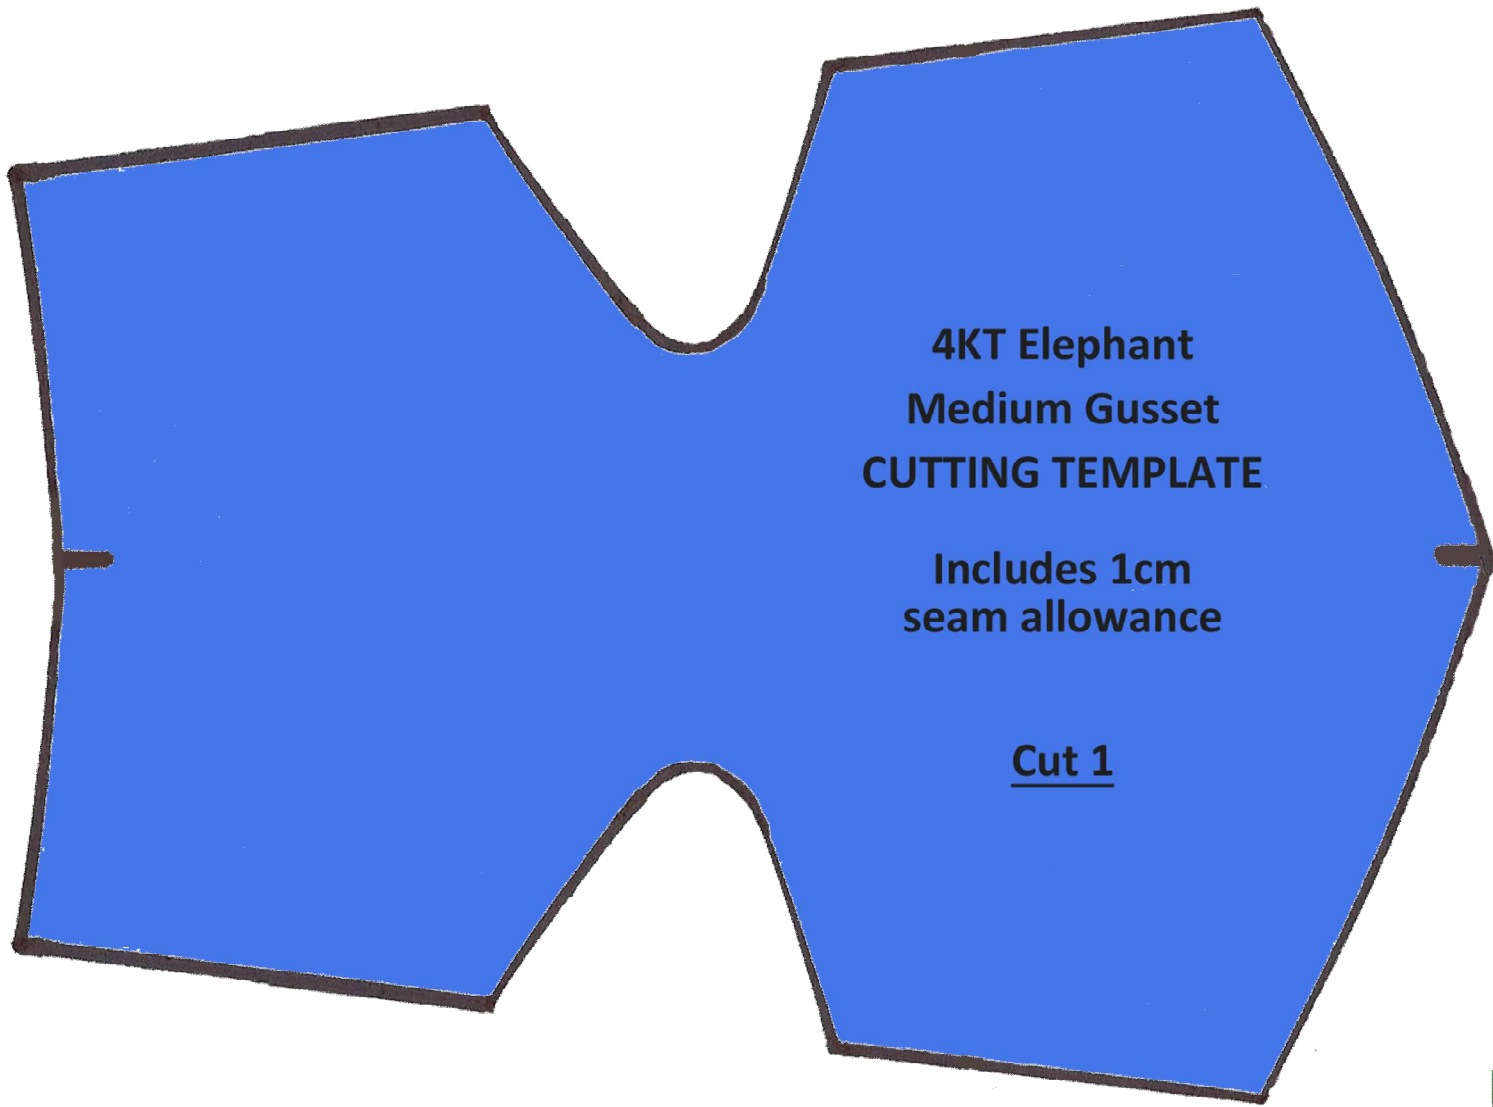

**4KT Elephants
Small Ear
CUTTING TEMPLATE**

**Includes 1cm
seam allowance**

Cut 2 pair

**4KT Elephant
Large Body
CUTTING TEMPLATE**

Includes 1cm seam allowance

Cut 2

4KT Elephant
Medium Ear
SEWING TEMPLATE

4KT Elephant
Medium Ear
CUTTING TEMPLATE

Includes 1cm
seam allowance

Cut 2 PAIR

4KT Elephant
Medium Body
CUTTING TEMPLATE

Includes 1cm seam allowance

Cut 2

**4KT Elephant
Small Gusset
CUTTING TEMPLATE**

Includes 1cm seam allowance

Cut 1

Eye Position

Ear Position

**4KT Elephant
Medium Body
SEWING TEMPLATE**

Tail Position
(1 side only) X

Gusset stop point

Gusset stop point

Label Position
(1 side only) X

Stay-Stitch between dots

4KT Elephant
Large Gusset
SEWING TEMPLATE

4KT Elephants
Small Body
CUTTING TEMPLATE

Includes 1cm seam allowance

Cut 2

4KT Elephants
Small Ear
SEWING TEMPLATE