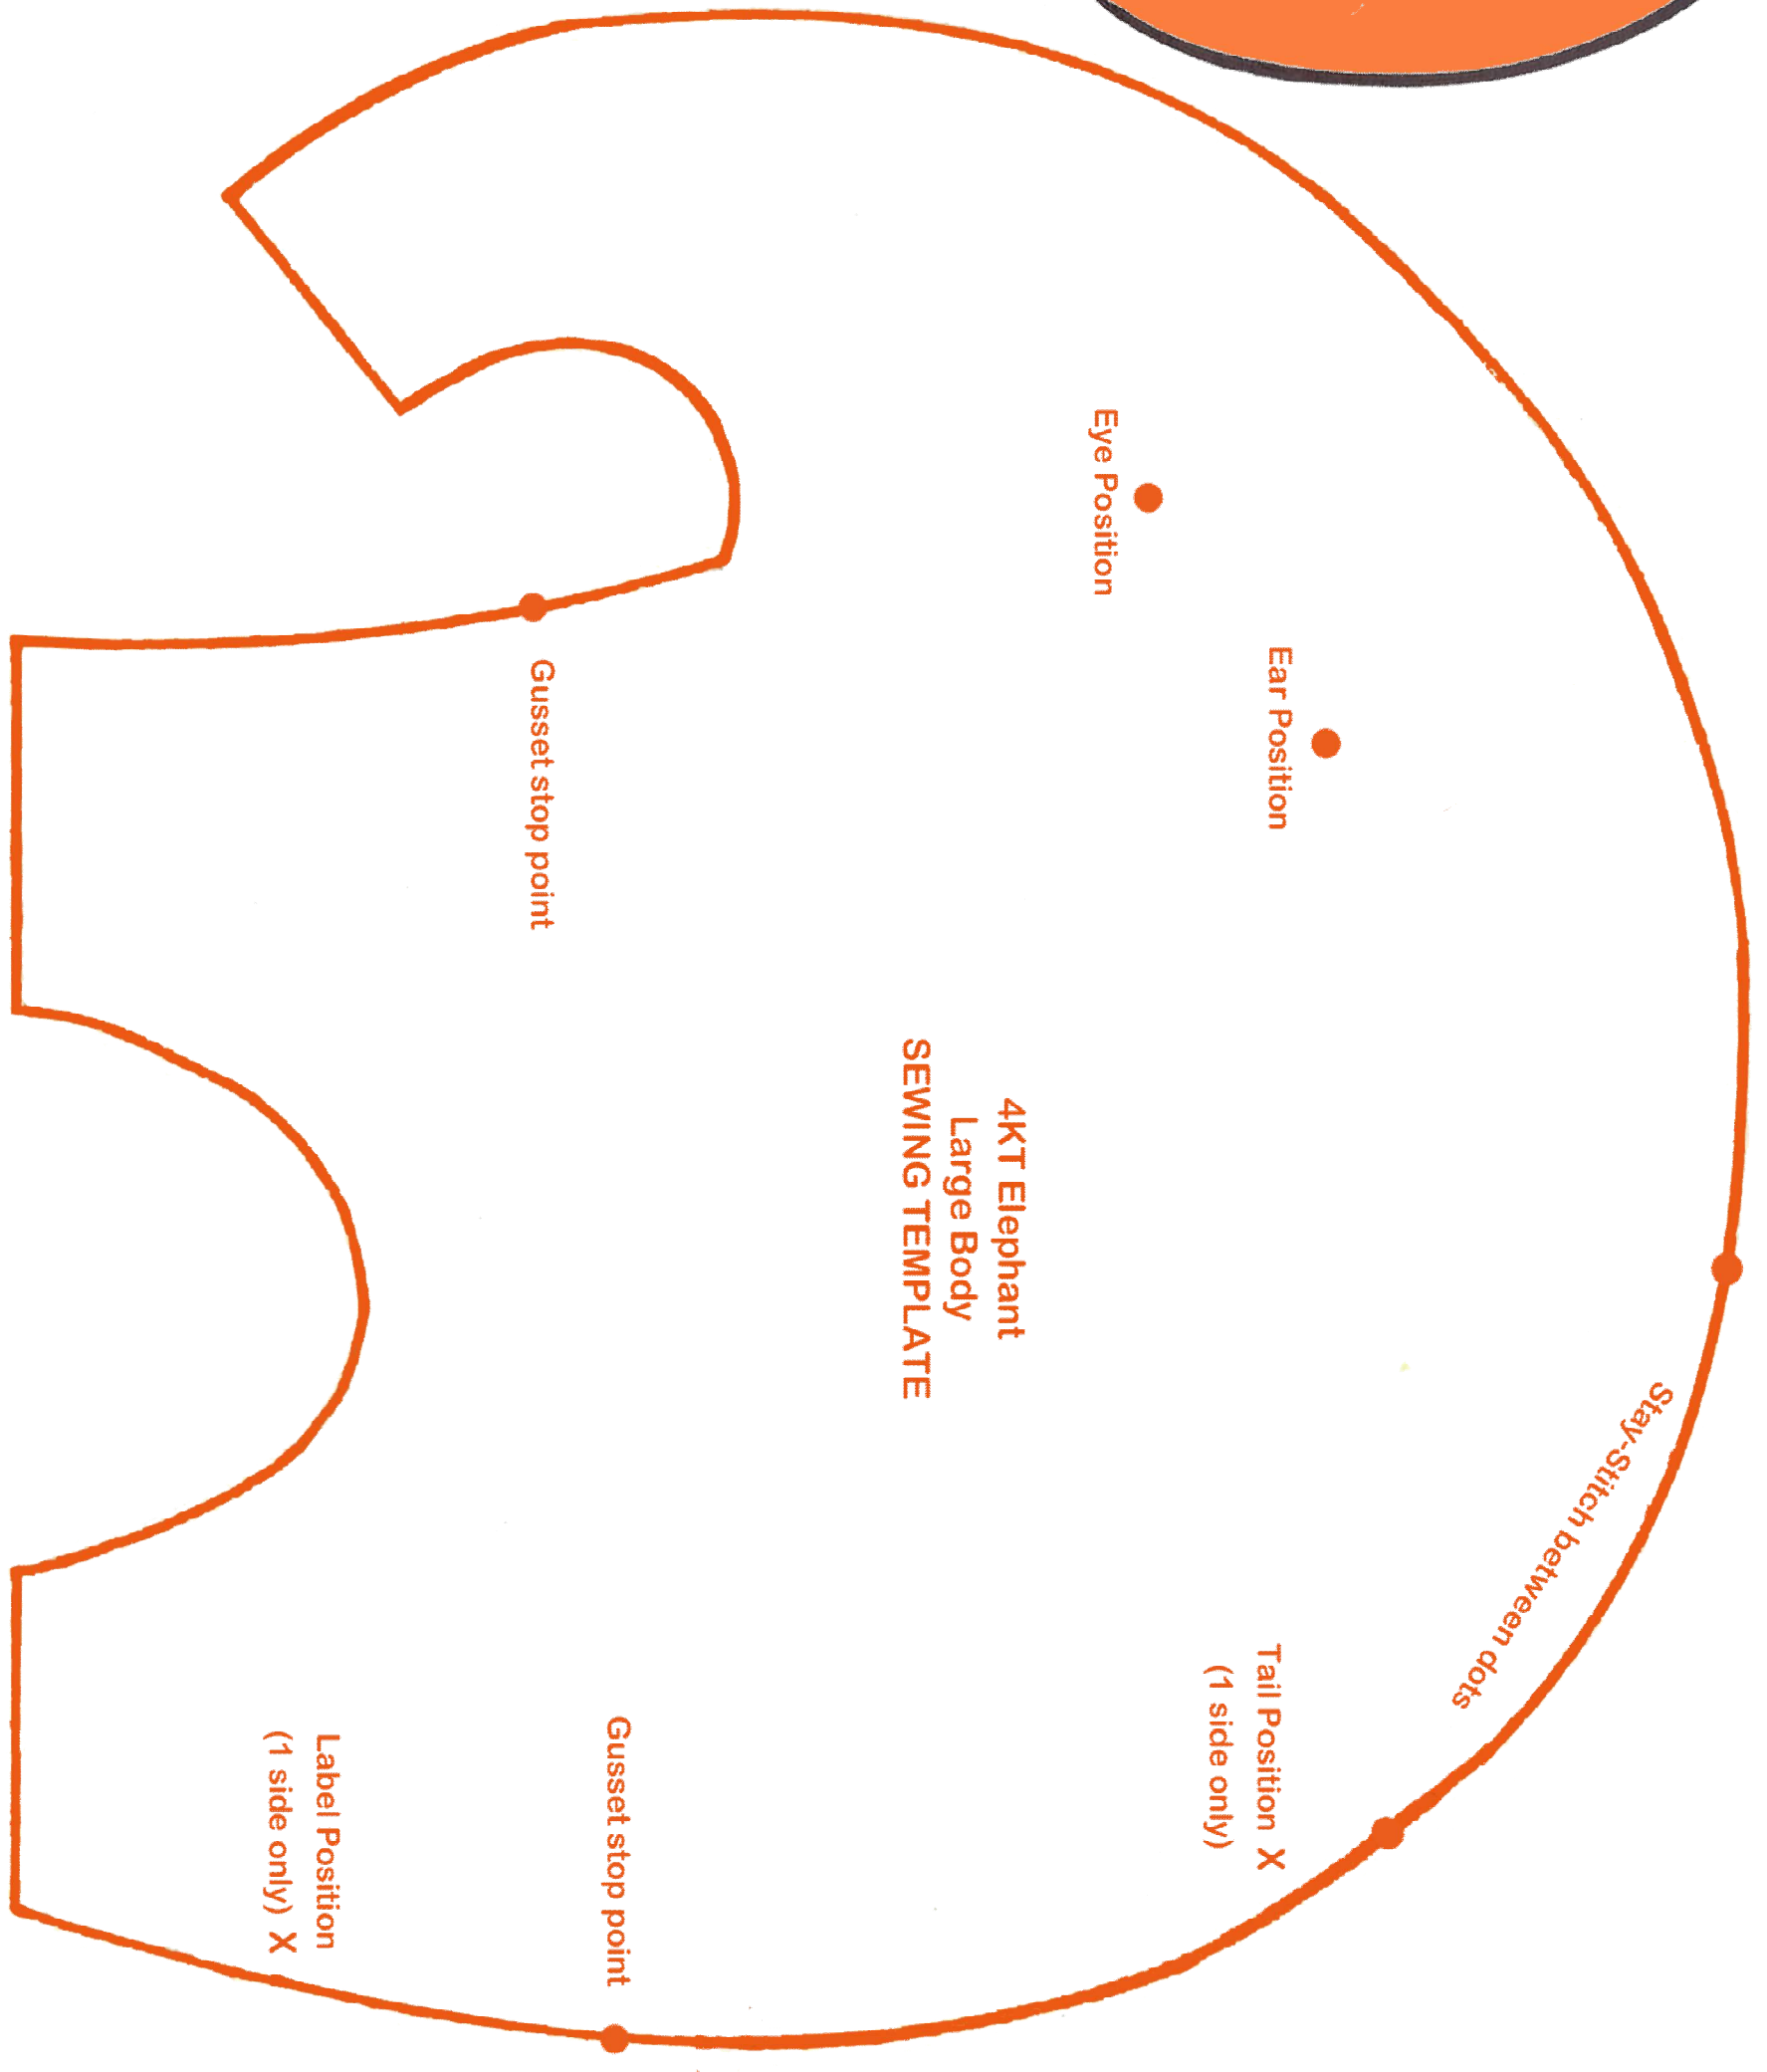

**4KT Elephants
Small Ear
CUTTING TEMPLATE**

**Includes 1cm
seam allowance**

Cut 2 pair

**4KT Elephant
Large Body
CUTTING TEMPLATE**

Includes 1cm seam allowance

Cut 2

4KT Elephant
Medium Ear
SEWING TEMPLATE

4KT Elephant
Medium Ear
CUTTING TEMPLATE

Includes 1cm
seam allowance

Cut 2 PAIR

4KT Elephant
Medium Body
CUTTING TEMPLATE

Includes 1cm seam allowance

Cut 2

**4KT Elephant
Small Gusset
CUTTING TEMPLATE**

Includes 1cm seam allowance

Cut 1

Eye Position

Ear Position

**4KT Elephant
Medium Body
SEWING TEMPLATE**

Tail Position
(1 side only) X

Gusset stop point

Gusset stop point

Label Position
(1 side only) X

Stay-Stitch between dots

4KT Elephant
Large Gusset
SEWING TEMPLATE

4KT Elephants
Small Body
CUTTING TEMPLATE

Includes 1cm seam allowance

Cut 2

4KT Elephants
Small Ear
SEWING TEMPLATE