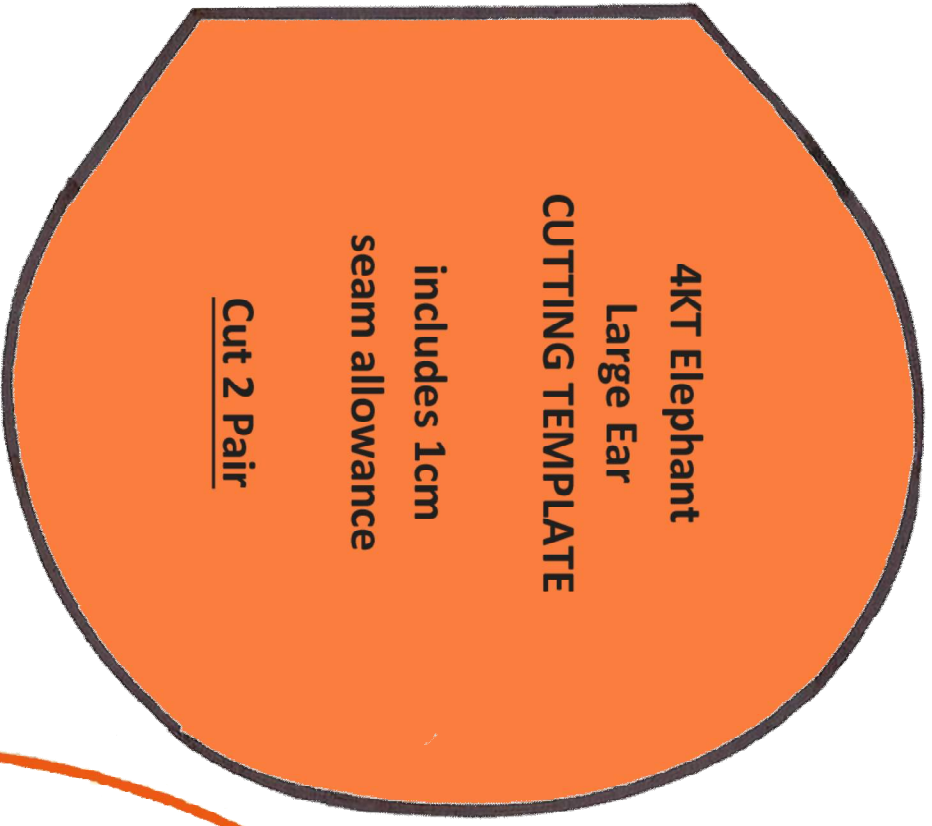

**4KT Elephants
Small Ear
CUTTING TEMPLATE**

**Includes 1cm
seam allowance**

Cut 2 pair

**4KT Elephant
Large Body
CUTTING TEMPLATE**

Includes 1cm seam allowance

Cut 2

4KT Elephant
Medium Ear
SEWING TEMPLATE

4KT Elephant
Medium Ear
CUTTING TEMPLATE

Includes 1cm
seam allowance

Cut 2 PAIR

4KT Elephant
Medium Body
CUTTING TEMPLATE

Includes 1cm seam allowance

Cut 2

**4KT Elephant
Small Gusset
CUTTING TEMPLATE**

Includes 1cm seam allowance

Cut 1

Eye Position

Ear Position

**4KT Elephant
Medium Body
SEWING TEMPLATE**

Tail Position
(1 side only) X

Gusset stop point

Gusset stop point

Label Position
(1 side only) X

Stay-Stitch between dots

4KT Elephant
Large Gusset
SEWING TEMPLATE

4KT Elephants
Small Body
CUTTING TEMPLATE

Includes 1cm seam allowance

Cut 2

4KT Elephants
Small Ear
SEWING TEMPLATE