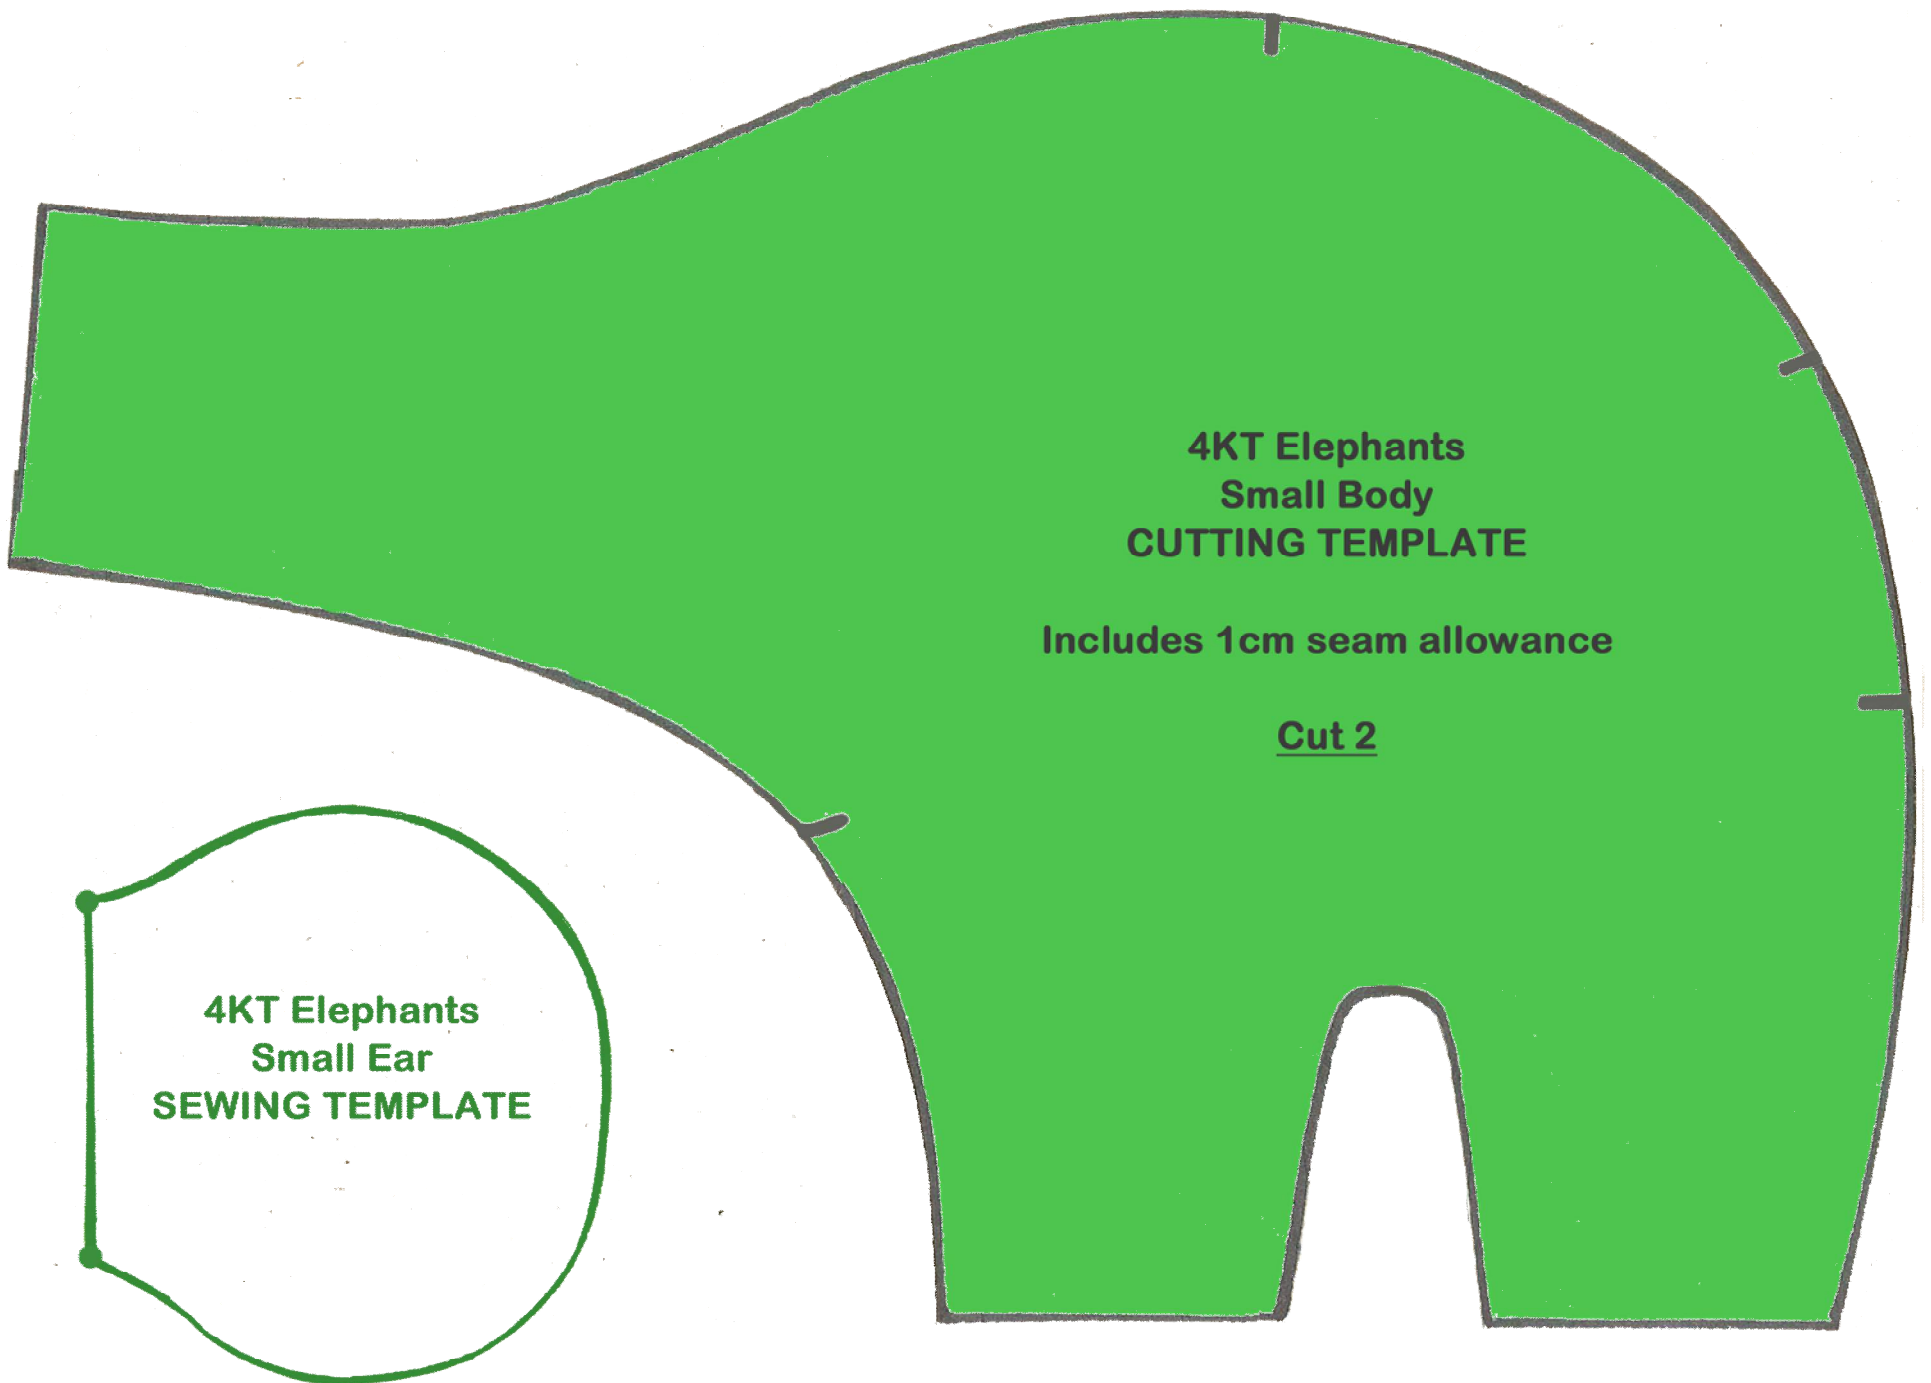

**4KT Elephants
Small Ear
CUTTING TEMPLATE**

**Includes 1cm
seam allowance**

Cut 2 pair

**4KT Elephant
Large Body
CUTTING TEMPLATE**

Includes 1cm seam allowance

Cut 2

4KT Elephant
Medium Ear
SEWING TEMPLATE

4KT Elephant
Medium Ear
CUTTING TEMPLATE

Includes 1cm
seam allowance

Cut 2 PAIR

4KT Elephant
Medium Body
CUTTING TEMPLATE

Includes 1cm seam allowance

Cut 2

**4KT Elephant
Small Gusset
CUTTING TEMPLATE**

Includes 1cm seam allowance

Cut 1

Eye Position

Ear Position

**4KT Elephant
Medium Body
SEWING TEMPLATE**

Tail Position
(1 side only) X

Gusset stop point

Gusset stop point

Label Position
(1 side only) X

Stay-Stitch between dots

4KT Elephant
Large Gusset
SEWING TEMPLATE

4KT Elephants
Small Body
CUTTING TEMPLATE

Includes 1cm seam allowance

Cut 2

4KT Elephants
Small Ear
SEWING TEMPLATE