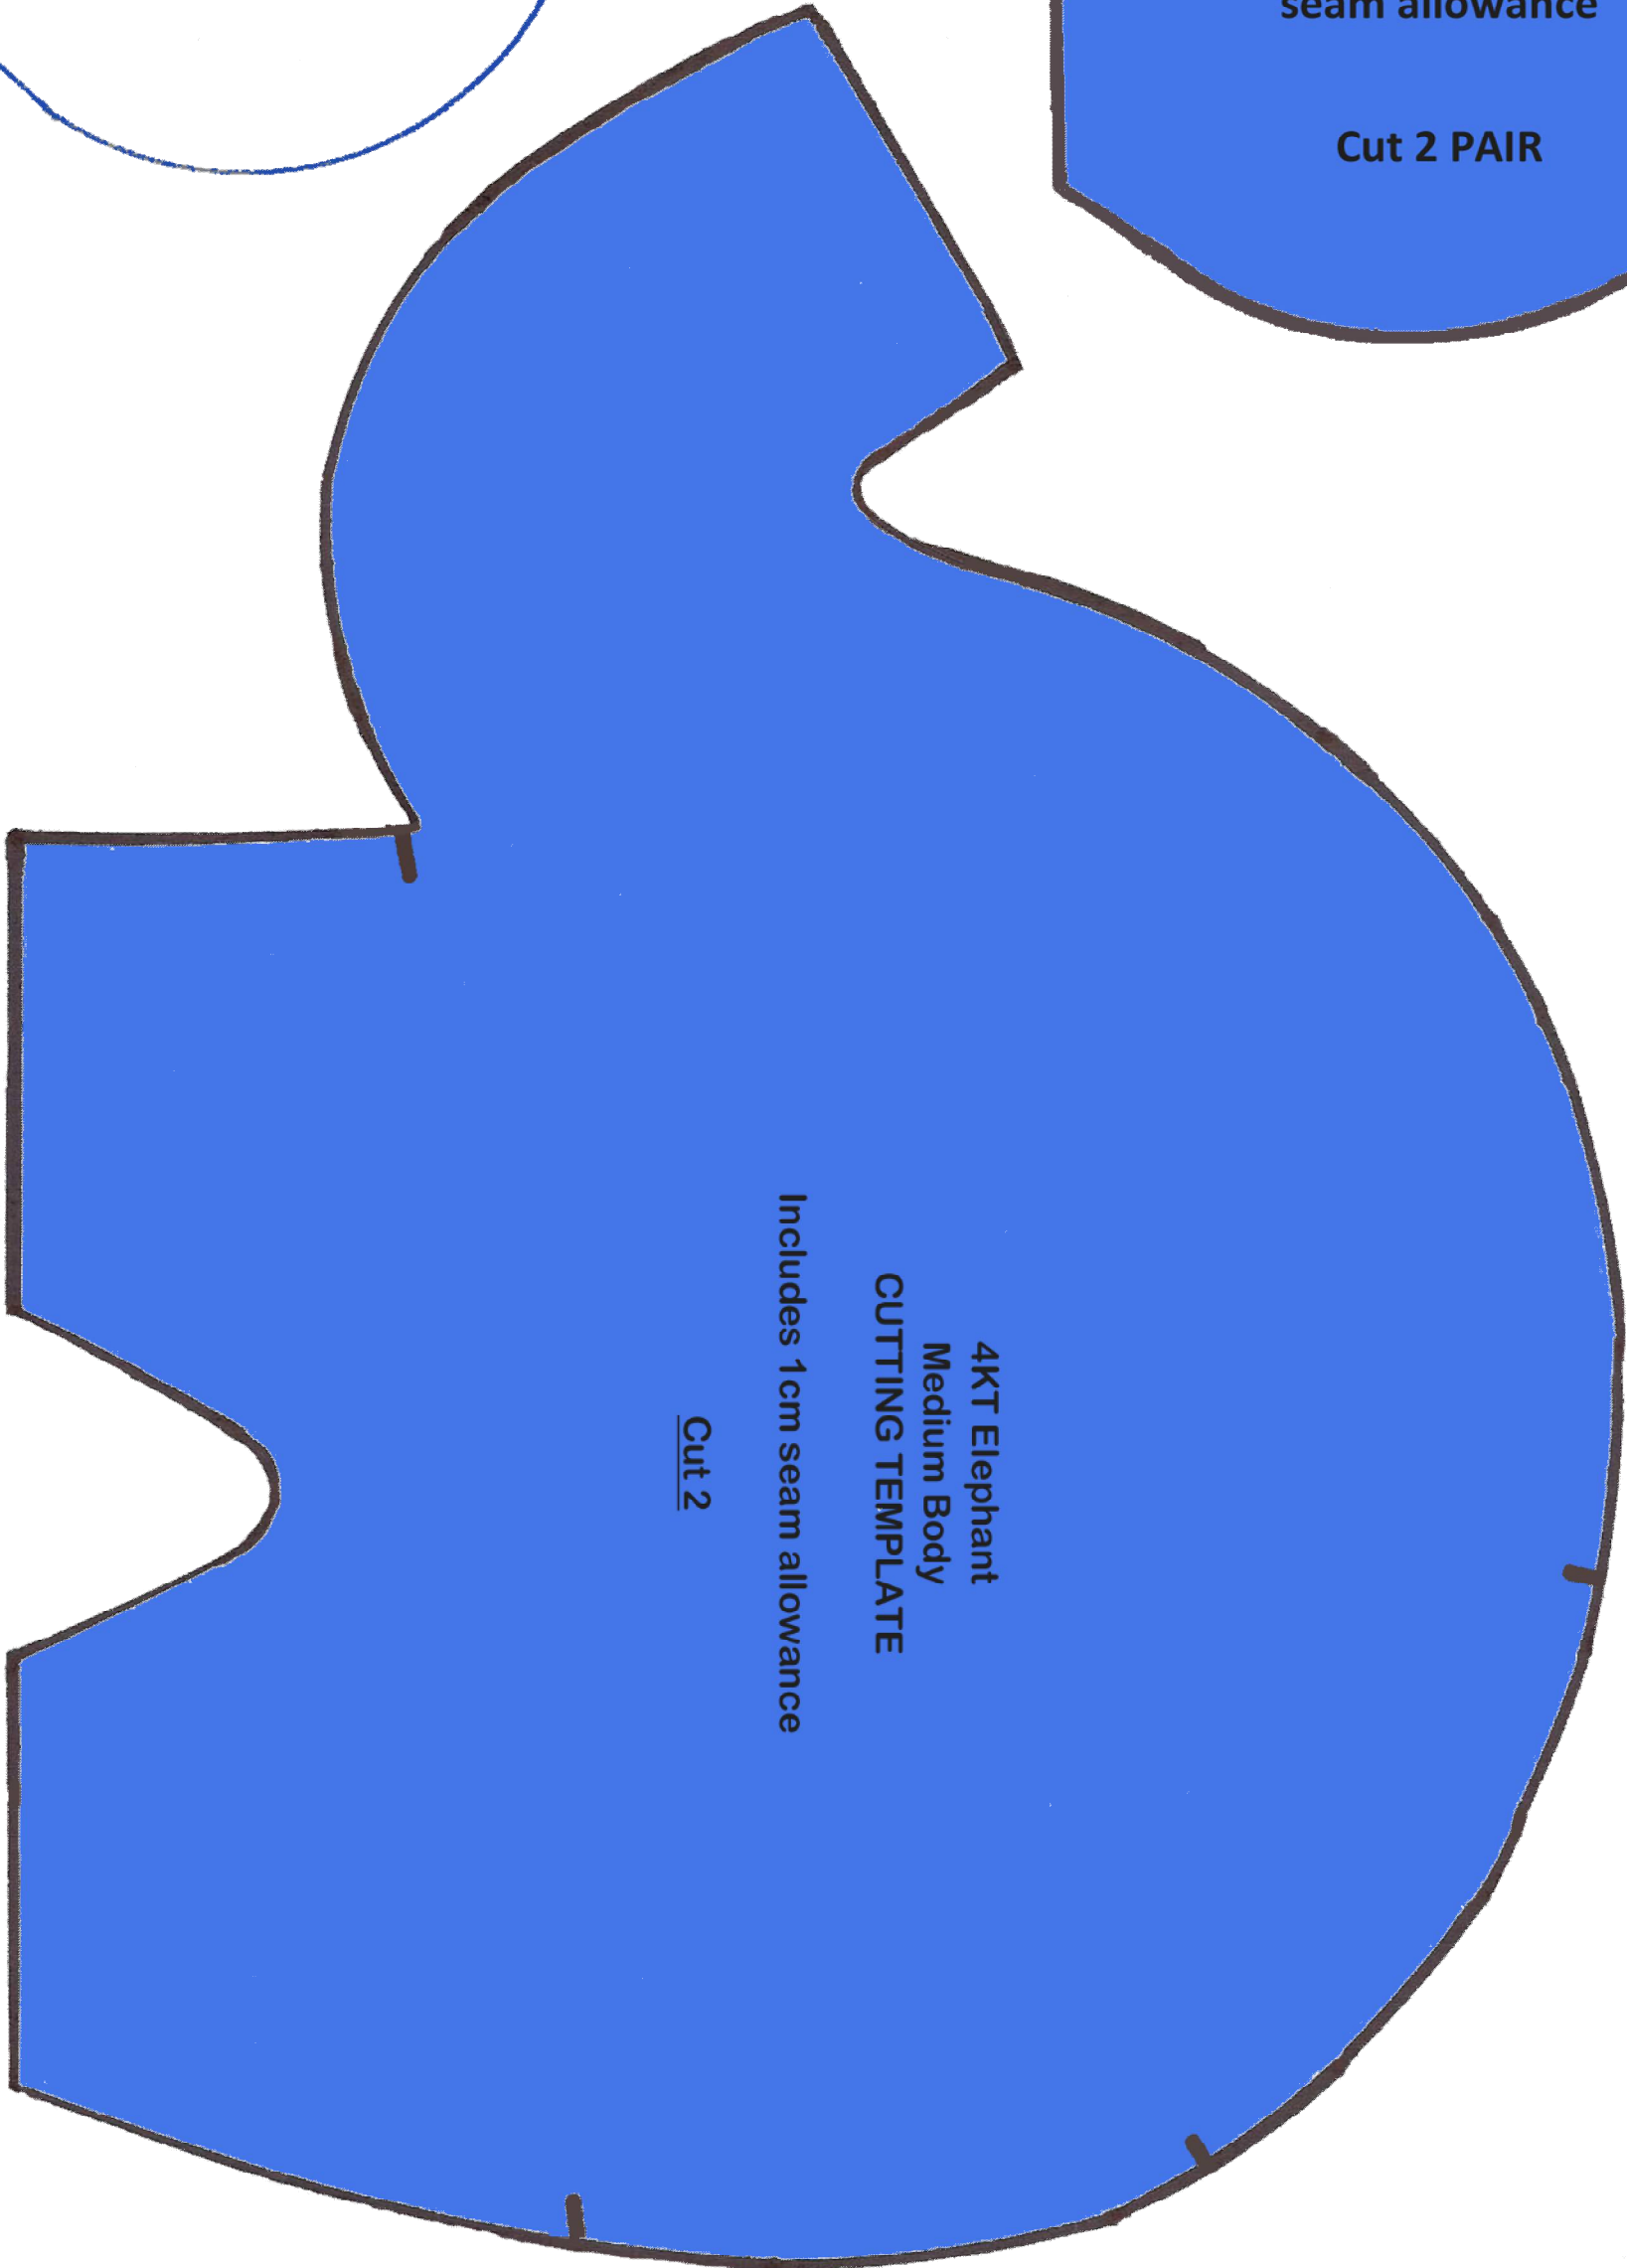

**4KT Elephants
Small Ear
CUTTING TEMPLATE**

**Includes 1cm
seam allowance**

Cut 2 pair

**4KT Elephant
Large Body
CUTTING TEMPLATE**

Includes 1cm seam allowance

Cut 2

4KT Elephant
Medium Ear
SEWING TEMPLATE

4KT Elephant
Medium Ear
CUTTING TEMPLATE

Includes 1cm
seam allowance

Cut 2 PAIR

4KT Elephant
Medium Body
CUTTING TEMPLATE

Includes 1cm seam allowance

Cut 2

**4KT Elephant
Small Gusset
CUTTING TEMPLATE**

Includes 1cm seam allowance

Cut 1

Eye Position

Ear Position

**4KT Elephant
Medium Body
SEWING TEMPLATE**

Tail Position
(1 side only) X

Gusset stop point

Gusset stop point

Label Position
(1 side only) X

Stay-Stitch between dots

4KT Elephant
Large Gusset
SEWING TEMPLATE

4KT Elephants
Small Body
CUTTING TEMPLATE

Includes 1cm seam allowance

Cut 2

4KT Elephants
Small Ear
SEWING TEMPLATE