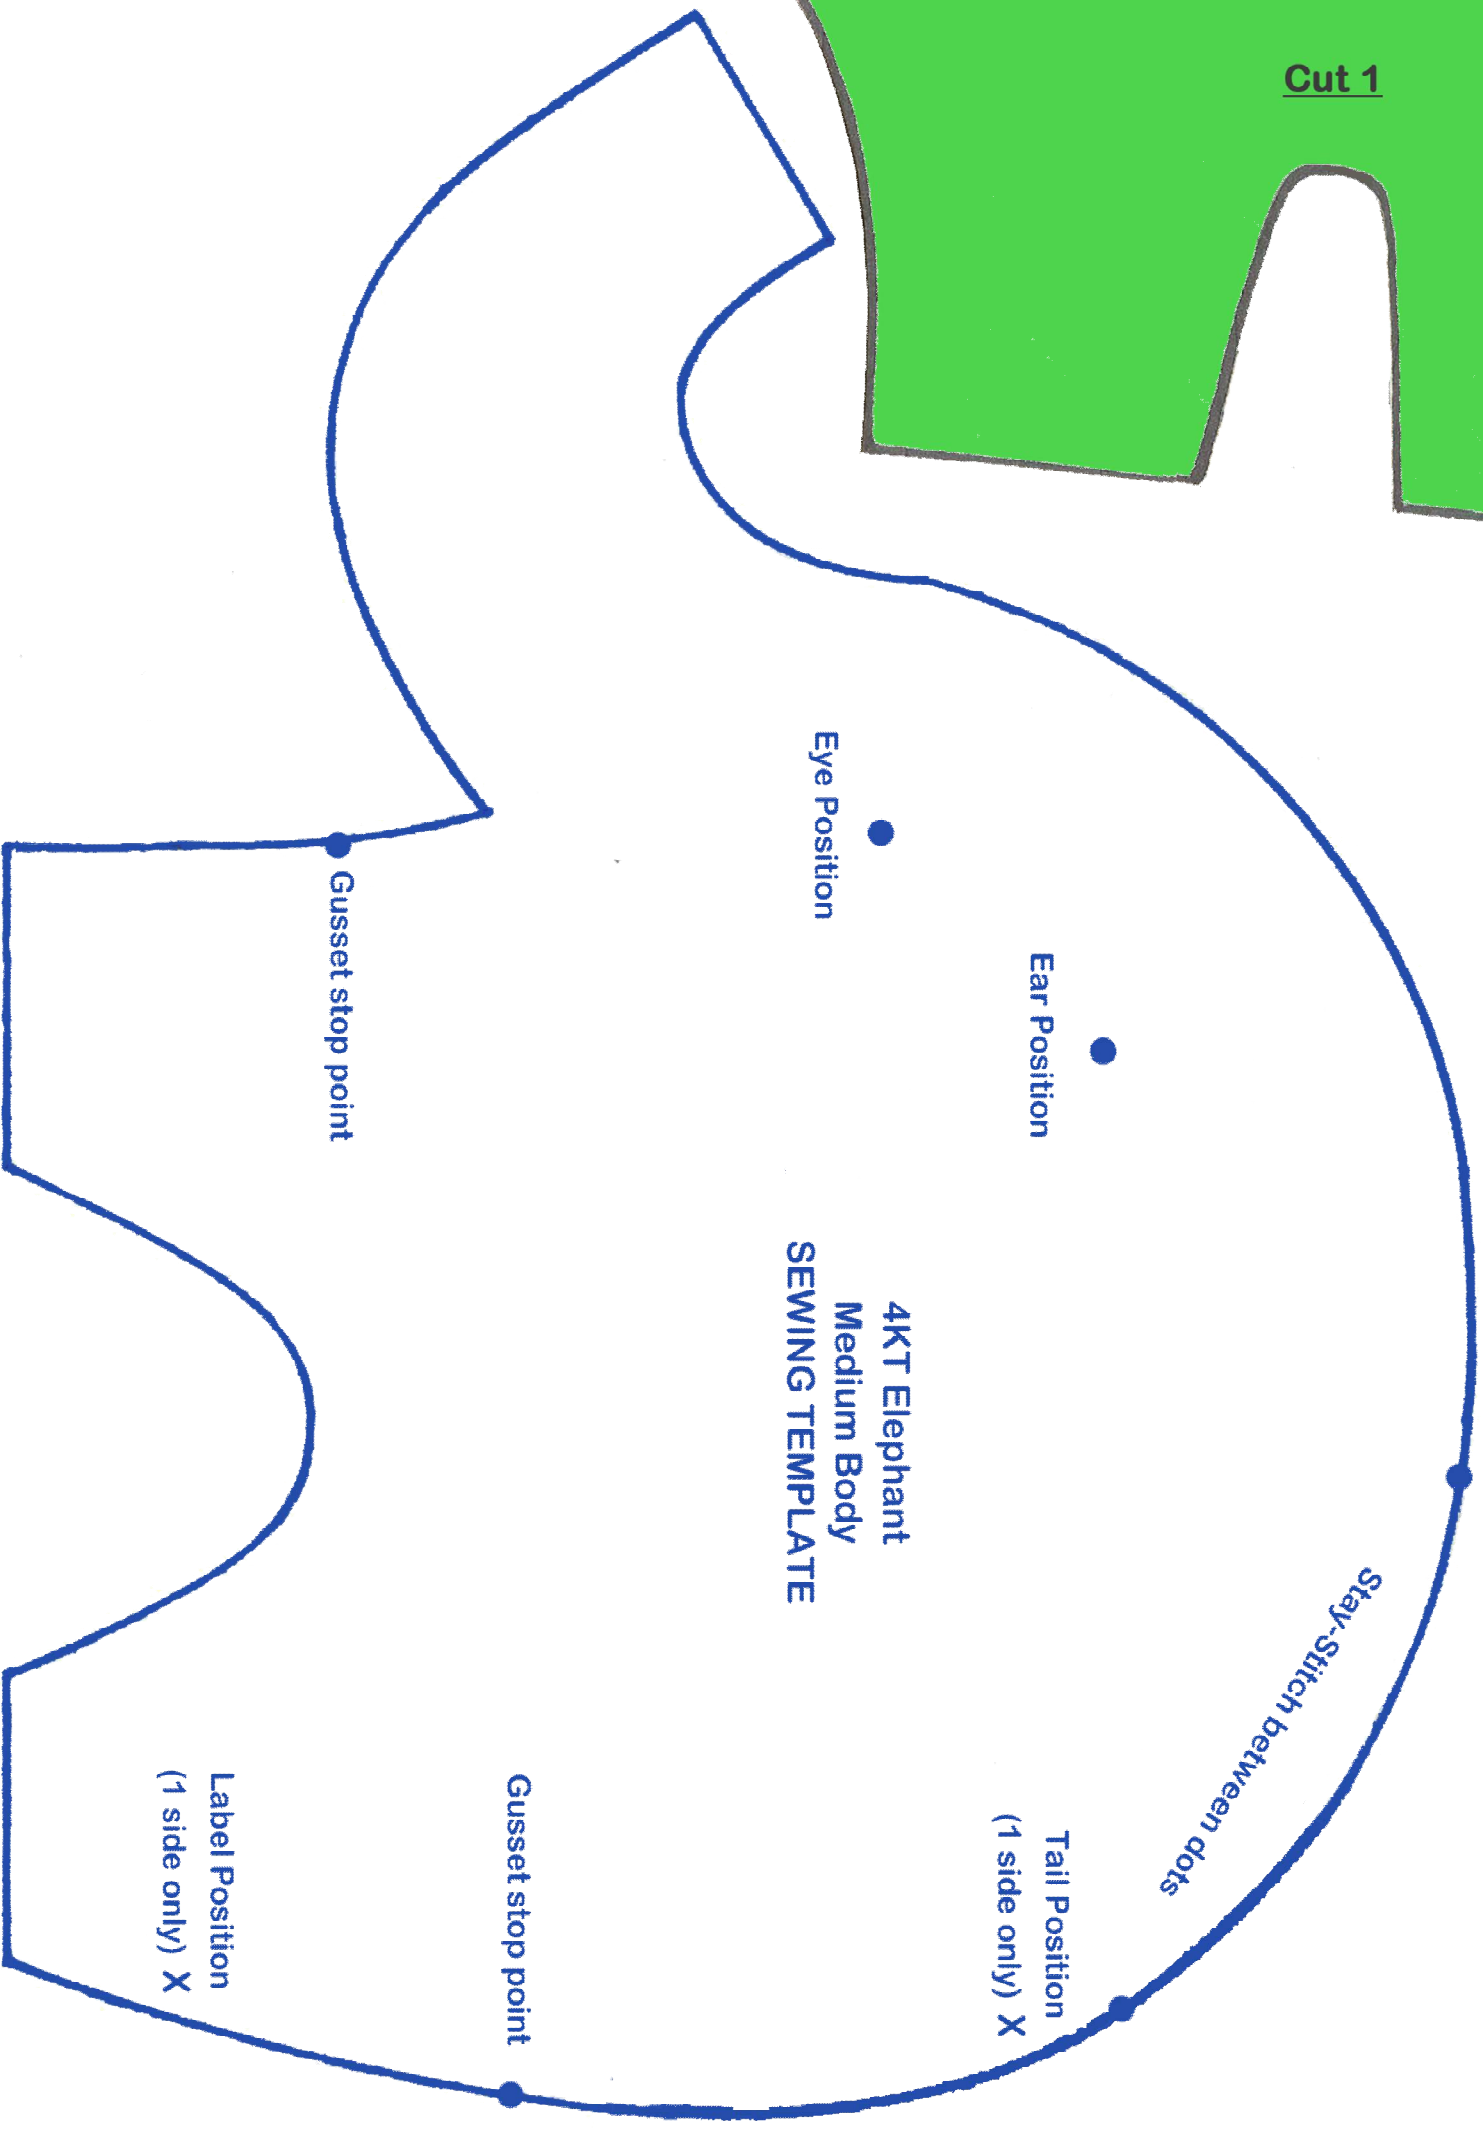

4KT Elephant
Medium Ear
CUTTING TEMPLATE

Includes 1cm
seam allowance

Cut 2 PAIR

4KT Elephant
Medium Body
CUTTING TEMPLATE

Includes 1cm seam allowance

Cut 2

**4KT Elephant
Small Gusset
CUTTING TEMPLATE**

Includes 1cm seam allowance

Cut 1

Eye Position

Ear Position

**4KT Elephant
Medium Body
SEWING TEMPLATE**

Tail Position
(1 side only) X

Gusset stop point

Gusset stop point

Label Position
(1 side only) X

Stay-Stitch between dots

4KT Elephant
Large Gusset
SEWING TEMPLATE

4KT Elephants
Small Body
CUTTING TEMPLATE

Includes 1cm seam allowance

Cut 2

4KT Elephants
Small Ear
SEWING TEMPLATE