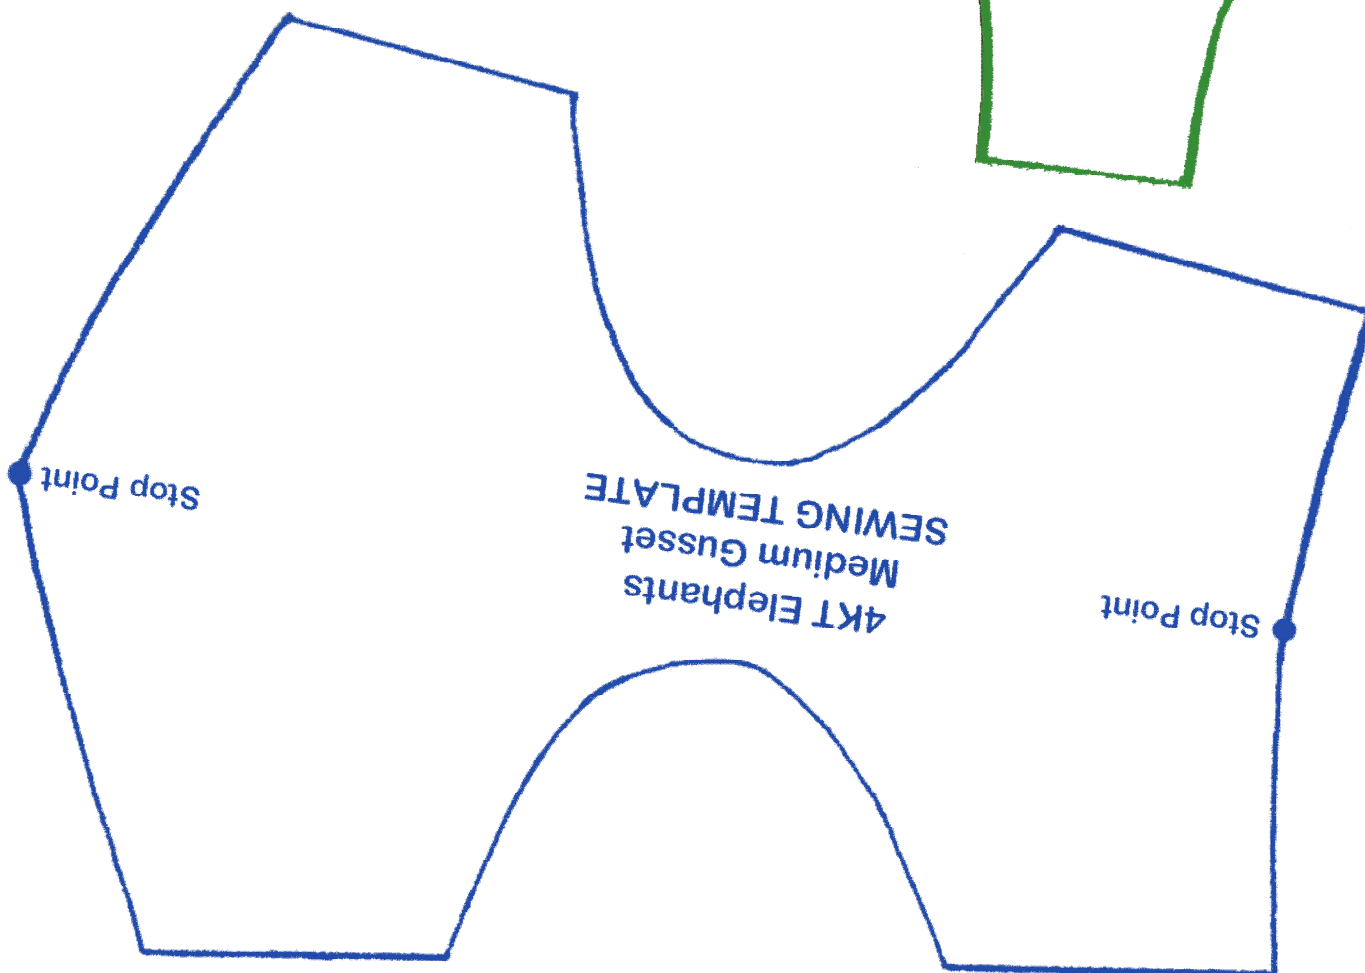

4KT Elephant
Medium Ear
CUTTING TEMPLATE

Includes 1cm
seam allowance

Cut 2 PAIR

4KT Elephant
Medium Body
CUTTING TEMPLATE

Includes 1cm seam allowance

Cut 2

**4KT Elephant
Small Gusset
CUTTING TEMPLATE**

Includes 1cm seam allowance

Cut 1

Eye Position

Ear Position

**4KT Elephant
Medium Body
SEWING TEMPLATE**

Tail Position
(1 side only) X

Gusset stop point

Gusset stop point

Label Position
(1 side only) X

Stay-Stitch between dots

4KT Elephant
Large Gusset
SEWING TEMPLATE

4KT Elephants
Small Body
CUTTING TEMPLATE

Includes 1cm seam allowance

Cut 2

4KT Elephants
Small Ear
SEWING TEMPLATE